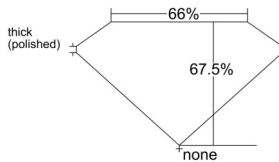

GIA®

FACSIMILE

GIA REPORT 5526574063

Verify this report at GIA.edu

GIA NATURAL DIAMOND DOSSIER®

June 21, 2025
GIA Report Number 5526574063
Shape and Cutting Style ..... Square Emerald Cut
Measurements ..... 5.31 x 5.22 x 3.53 mm

GRADING RESULTS

Carat Weight ..... 0.92 carat
Color Grade ..... G
Clarity Grade VVS1

ADDITIONAL GRADING INFORMATION

Polish ..... Excellent
Symmetry ..... Excellent
Fluorescence ..... None
Clarity Characteristics ..... Pinpoint
Inscription(s): GIA 5526574063

PROPORTIONS

Profile not to actual proportions

GRADING SCALES

GIA COLOR SCALE		GIA CLARITY SCALE			
COLORLESS	D	VERY VERY SLIGHTLY INCLUDED	FLAWLESS		
	E		INTERNALLY FLAWLESS		
	F	VERY SLIGHTLY INCLUDED	VVS₁		
	G		VVS₂		
	H		VS₁		
	NEAR COLORLESS	I	SLIGHTLY INCLUDED	VS₂	
		J		SI₁	
		FAINT	K	INCLUDED	SI₂
			L		I₁
			M		I₂
VERT LIGHT	N	INCLUDED	I₃		
	O				
	P				
	Q				
	R				
	S				
	T				
LIGHT	U				
	V				
	W				
	X				
Y					
Z