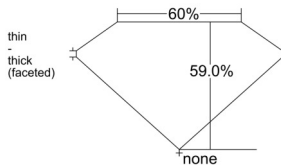

GIA®

FACSIMILE

GIA REPORT 5536590393

Verify this report at GIA.edu

GIA NATURAL DIAMOND DOSSIER®

September 30, 2025
GIA Report Number 5536590393
Shape and Cutting Style ..... Heart Brilliant
Measurements ..... 5.39 x 6.16 x 3.63 mm

GRADING RESULTS

Carat Weight ..... 0.70 carat
Color Grade ..... F
Clarity Grade VS1

ADDITIONAL GRADING INFORMATION

Polish ..... Excellent
Symmetry ..... Excellent
Fluorescence ..... Faint
Clarity Characteristics..... Crystal, Feather, Cloud
Inscription(s): GIA 5536590393

PROPORTIONS

Profile not to actual proportions

GRADING SCALES

GIA COLOR SCALE		GIA CLARITY SCALE	
COLORLESS	D	VERY VERY SLIGHTLY INCLUDED	FLAWLESS
	E		INTERNALLY FLAWLESS
	F		VVS₁
	G		VVS₂
	H		VS₁
	I		VS₂
	J		SI₁
	K		SI₂
	L		I₁
	M		I₂
NEAR COLORLESS	N	SLIGHTLY INCLUDED	I₃
	O		
	P		
	Q		
FAINT	R		
	S		
	T		
	U		
VERT LIGHT	V		
	W		
	X		
	Y		
LIGHT	Z