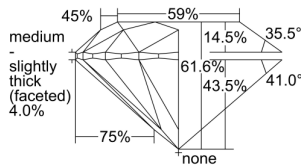

GIA®

FACSIMILE

GIA REPORT 6223139978

Verify this report at GIA.edu

GIA NATURAL DIAMOND DOSSIER®

November 10, 2021
GIA Report Number 6223139978
Shape and Cutting Style ..... Round Brilliant
Measurements ..... 5.07 - 5.10 x 3.13 mm

GRADING RESULTS

Carat Weight ..... 0.50 carat
Color Grade ..... E
Clarity Grade VVS1
Cut Grade ..... Excellent

ADDITIONAL GRADING INFORMATION

Polish ..... Excellent
Symmetry ..... Excellent
Fluorescence ..... Faint
Clarity Characteristics ..... Pinpoint
Inscription(s): GIA 6223139978

PROPORTIONS

Profile to actual proportions

GRADING SCALES

GIA COLOR SCALE	GIA CLARITY SCALE	GIA CUT SCALE	
D	FLAWLESS	EXCELLENT	
E	INTERNALLY FLAWLESS		
F		VVS₁	VERY GOOD
G	VVS₂		
H	VS₁	GOOD	
I	VS₂		
J	SI₁	FAIR	
K	SI₂		
L	I₁	POOR	
M			
N			
O	I₂		
P			
Q	I₃		
R			
S			
T			
U			
V			
W			
X			
Y			
Z