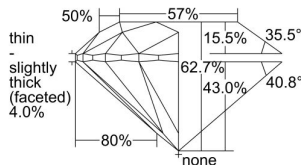

GIA®

FACSIMILE

GIA REPORT 6223157641

Verify this report at GIA.edu

GIA NATURAL DIAMOND DOSSIER®

December 02, 2021
GIA Report Number 6223157641
Shape and Cutting Style ..... Round Brilliant
Measurements ..... 4.85 - 4.89 x 3.05 mm

GRADING RESULTS

Carat Weight ..... 0.45 carat
Color Grade ..... G
Clarity Grade VVS1
Cut Grade ..... Excellent

ADDITIONAL GRADING INFORMATION

Polish ..... Very Good
Symmetry ..... Excellent
Fluorescence ..... None
Clarity Characteristics ..... Pinpoint
Inscription(s): GIA 6223157641

PROPORTIONS

Profile to actual proportions

GRADING SCALES

GIA COLOR SCALE

COLOURLESS	D
	E
	F
	G
	H
	I
	J
NEAR COLOURLESS	K
	L
Faint	M
	N
	O
	P
Very Light	Q
	R
	S
	T
	U
	V
Light	W
	X
	Y
	Z

GIA CLARITY SCALE

FLAWLESS	VERY VERY SLIGHTLY INCLUDED	VVS₁	VVS₂		
				VS₁	VS₂
INTERNALLY FLAWLESS	SLIGHTLY INCLUDED	SI₁	SI₂		
		I₁	I₂	I₃	

GIA CUT SCALE

EXCELLENT
VERY GOOD
GOOD
FAIR
POOR