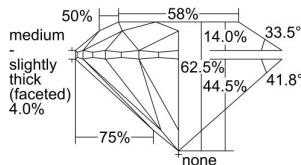

GIA®

FACSIMILE

GIA REPORT 6224234054

Verify this report at GIA.edu

GIA NATURAL DIAMOND DOSSIER®

January 18, 2022
GIA Report Number 6224234054
Shape and Cutting Style ..... Round Brilliant
Measurements ..... 5.66 - 5.68 x 3.54 mm

GRADING RESULTS

Carat Weight ..... 0.70 carat
Color Grade ..... G
Clarity Grade VS2
Cut Grade ..... Excellent

ADDITIONAL GRADING INFORMATION

Polish ..... Excellent
Symmetry ..... Excellent
Fluorescence ..... Faint
Clarity Characteristics ..... Crystal, Cloud
Inscription(s): GIA 6224234054

PROPORTIONS

Profile to actual proportions

GRADING SCALES

GIA COLOR SCALE	GIA CLARITY SCALE	GIA CUT SCALE
D	FLAWLESS	EXCELLENT
E	INTERNALLY FLAWLESS	
F	VVS₁	VERY GOOD
G		
H	VS₁	GOOD
I		
J	VS₂	FAIR
K		
L	SI₁	POOR
M		
N	I₁	
O		
P	I₂	
Q		
R	I₃	
S		
T		
U		
V		
W		
X		
Y		
Z