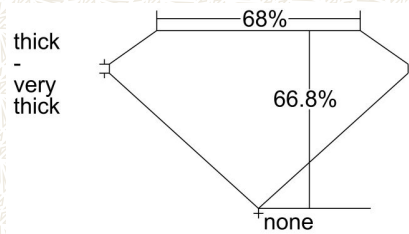

GIA NATURAL COLORED DIAMOND REPORT

March 18, 2022
 Report Type Grading Report
 GIA Report Number 6224290663
 Shape and Cutting Style .Cut-Cornered Square Modified Brilliant
 Measurements 7.86 x 7.80 x 5.21 mm
 Carat Weight 3.03 carat
 Color Grade Fancy Light Yellow
 Color Origin Natural
 Color Distribution Even
 Clarity Grade VS1
 Proportions:

Profile not to actual proportions

Polish Excellent
 Symmetry Very Good
 Fluorescence None
 Inscription(s): GIA 6224290663

ADDITIONAL INFORMATION

Illustration of GIA fancy color grade interrelationships

CLARITY CHARACTERISTICS

KEY TO SYMBOLS*

▲ Chip

* Red symbols denote internal characteristics (inclusions). Green or black symbols denote external characteristics (blemishes). Diagram is an approximate representation of the diamond, and symbols shown indicate type, position, and approximate size of clarity characteristics. All clarity characteristics may not be shown. Details of finish are not shown.