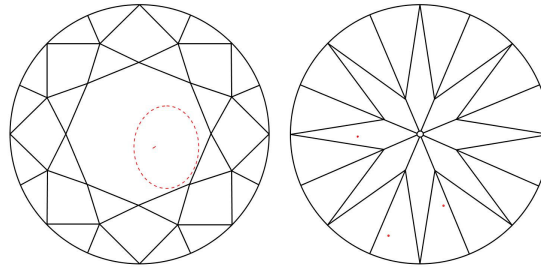

KEY TO SYMBOLS\*

-  Cloud
-  Needle
-  Pinpoint

\* Red symbols denote internal characteristics (inclusions). Green or black symbols denote external characteristics (blemishes). Diagram is an approximate representation of the diamond, and symbols shown indicate type, position, and approximate size of clarity characteristics. All clarity characteristics may not be shown. Details of finish are not shown.