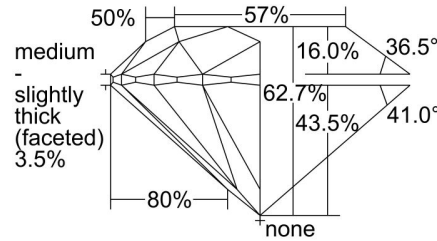

GIA NATURAL DIAMOND GRADING REPORT

July 28, 2022  
 GIA Report Number ..... 6224558596  
 Shape and Cutting Style ..... Round Brilliant  
 Measurements ..... 6.42 - 6.45 x 4.04 mm

GRADING RESULTS

Carat Weight ..... 1.04 carat  
 Color Grade ..... G  
 Clarity Grade ..... VVS2  
 Cut Grade ..... Excellent

ADDITIONAL GRADING INFORMATION

Polish ..... Excellent  
 Symmetry ..... Excellent  
 Fluorescence ..... Faint  
 Inscription(s): GIA 6224558596

PROPORTIONS

Profile to actual proportions

CLARITY CHARACTERISTICS

KEY TO SYMBOLS\*

-  Cloud
-  Needle
-  Pinpoint

\* Red symbols denote internal characteristics (inclusions). Green or black symbols denote external characteristics (blemishes). Diagram is an approximate representation of the diamond, and symbols shown indicate type, position, and approximate size of clarity characteristics. All clarity characteristics may not be shown. Details of finish are not shown.