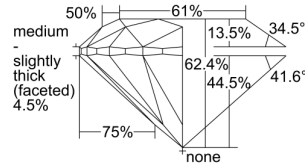

GIA®

FACSIMILE

GIA REPORT 6227222263

Verify this report at GIA.edu

GIA NATURAL DIAMOND DOSSIER®

January 11, 2022
GIA Report Number 6227222263
Shape and Cutting Style ..... Round Brilliant
Measurements ..... 5.03 - 5.06 x 3.15 mm

GRADING RESULTS

Carat Weight ..... 0.50 carat
Color Grade ..... G
Clarity Grade VS1
Cut Grade ..... Excellent

ADDITIONAL GRADING INFORMATION

Polish ..... Excellent
Symmetry ..... Excellent
Fluorescence ..... Faint
Clarity Characteristics ..... Cloud
Inscription(s): GIA 6227222263

PROPORTIONS

Profile to actual proportions

GRADING SCALES

GIA COLOR SCALE	GIA CLARITY SCALE	GIA CUT SCALE
COLOURESS	FLAWLESS	EXCELLENT
D	INTERNALLY FLAWLESS	
E	VVS₁	VERY GOOD
F		
G	VS₁	GOOD
H		
I	SI₁	FAIR
J		
K	I₁	POOR
L		
M	I₂	
N		
O	I₃	
P		
VERY LIGHT		
R		
S		
T		
U		
VERY LIGHT		
V		
W		
X		
Y		
Z