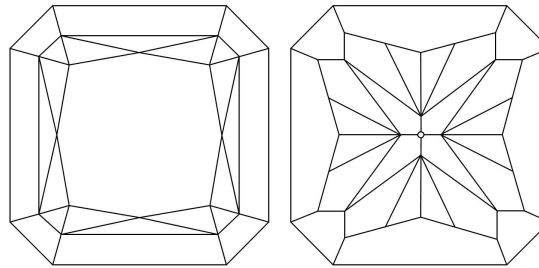

The results documented in this report refer only to the diamond described, and were obtained using the techniques and equipment available to GIA at the time of examination. This report is not a guarantee or valuation. For additional information and important limitations and disclaimers, please see GIA.edu/terms or call +1 800 421 7250 or +1 760 603 4500. ©2023 Gemological Institute of America, Inc.

reportcheck.gia.edu

THE SECURITY FEATURES IN THIS DOCUMENT, INCLUDING THE HOLOGRAM, SECURITY SCREEN AND MICROPRINT LINES, IN ADDITION TO THOSE NOT LISTED, EXCEED DOCUMENT SECURITY INDUSTRY GUIDELINES.