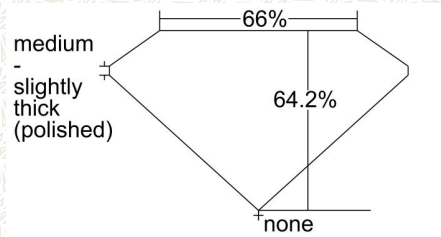

GIA NATURAL COLORED DIAMOND REPORT

April 20, 2023
 Report Type Grading Report
 GIA Report Number 6227886322
 Shape and Cutting Style .Cut-Cornered Square Modified
 Brilliant
 Measurements 5.78 x 5.55 x 3.56 mm

 Carat Weight 1.02 carat
 Color Grade Fancy Brownish Greenish Yellow
 Color Origin Natural
 Color Distribution Even
 Clarity Grade Internally Flawless
 Proportions:

Profile not to actual proportions

Polish Excellent
 Symmetry Very Good
 Fluorescence Strong Blue
 Inscription(s): GIA 6227886322