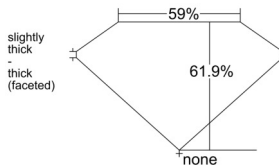

GIA®

FACSIMILE

GIA REPORT 6233748564

Verify this report at GIA.edu

GIA NATURAL DIAMOND DOSSIER®

October 13, 2025
GIA Report Number **6233748564**
Shape and Cutting Style ..... **Pear Brilliant**
Measurements ..... **7.88 x 5.01 x 3.10 mm**

GRADING RESULTS

Carat Weight ..... **0.73 carat**
Color Grade ..... **E**
Clarity Grade **VS2**

ADDITIONAL GRADING INFORMATION

Polish ..... **Very Good**
Symmetry ..... **Excellent**
Fluorescence ..... **Faint**
Clarity Characteristics..... **Crystal, Cloud**
Inscription(s): **GIA 6233748564**

PROPORTIONS

Profile not to actual proportions

GRADING SCALES

GIA COLOR SCALE		GIA CLARITY SCALE			
COLORLESS	D	VERY VERY SLIGHTLY INCLUDED	FLAWLESS		
	E		INTERNALLY FLAWLESS		
	F	VERY SLIGHTLY INCLUDED	VS₁		
	G		VS₂		
	H		VS₁		
	NEAR COLORLESS	I	SLIGHTLY INCLUDED	SI₁	
		J		SI₂	
		FAINT	K	INCLUDED	I₁
			L		I₂
			M		I₃
VERT LIGHT	N				
	O				
	P				
	Q				
	R				
	S				
	T				
LIGHT	U				
	V				
	W				
	X				
Y					
Z