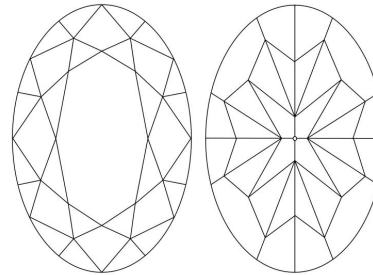

GIA NATURAL COLORED DIAMOND REPORT

August 25, 2023
 Report Type Grading Report
 GIA Report Number 6234044720
 Shape and Cutting Style Oval Modified Brilliant
 Measurements 6.17 x 4.19 x 2.92 mm

Carat Weight 0.65 carat
 Color Grade Fancy Yellow
 Color Origin Natural
 Color Distribution Even
 Clarity Grade Internally Flawless
 Proportions:

Profile not to actual proportions

Polish Excellent
 Symmetry Very Good
 Fluorescence Medium Blue
 Inscription(s): GIA 6234044720

Comments: Minor details of polish are not shown.

ADDITIONAL INFORMATION

CLARITY CHARACTERISTICS