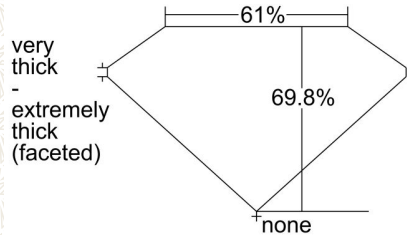

GIA NATURAL COLORED DIAMOND REPORT

August 25, 2023
 Report Type Grading Report
 GIA Report Number 6234044720
 Shape and Cutting Style Oval Modified Brilliant
 Measurements 6.17 x 4.19 x 2.92 mm

Carat Weight 0.65 carat
 Color Grade Fancy Yellow
 Color Origin Natural
 Color Distribution Even
 Clarity Grade Internally Flawless
 Proportions:

Profile not to actual proportions

Polish Excellent
 Symmetry Very Good
 Fluorescence Medium Blue
 Inscription(s): GIA 6234044720

Comments: Minor details of polish are not shown.

ADDITIONAL INFORMATION

CLARITY CHARACTERISTICS