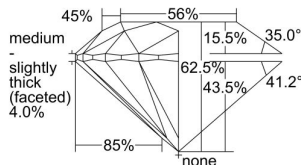

GIA®

FACSIMILE

GIA REPORT 6234153232

Verify this report at GIA.edu

GIA NATURAL DIAMOND DOSSIER®

January 17, 2024
GIA Report Number 6234153232
Shape and Cutting Style ..... Round Brilliant
Measurements ..... 5.81 - 5.88 x 3.66 mm

GRADING RESULTS

Carat Weight ..... 0.76 carat
Color Grade ..... H
Clarity Grade S11
Cut Grade ..... Very Good

ADDITIONAL GRADING INFORMATION

Polish ..... Good
Symmetry ..... Very Good
Fluorescence ..... None
Clarity Characteristics..... Cloud
Inscription(s): GIA 6234153232

PROPORTIONS

Profile to actual proportions

GRADING SCALES

GIA COLOR SCALE

COLOREDNESS	D
	E
	F
	G
	H
	I
	J
NEAR COLORLESS	K
	L
FAIN	M
	N
	O
	P
VERY LIGHT	R
	S
	T
	U
	V
	W
	X
	Y
LIGHT	Z

GIA CLARITY SCALE

VERY VERY SLIGHTLY INCLUDED	FLAWLESS
	INTERNALLY FLAWLESS
VERY SLIGHTLY INCLUDED	VVS₁
	VVS₂
SLIGHTLY INCLUDED	VS₁
	VS₂
INCLUDED	S1₁
	S1₂
	I₁
	I₂
	I₃

GIA CUT SCALE

EXCELLENT
VERY GOOD
GOOD
FAIR
POOR