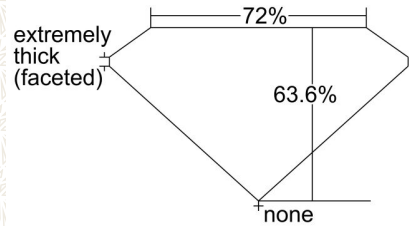

GIA NATURAL COLORED DIAMOND REPORT

August 22, 2023  
 Report Type ..... Grading Report  
 GIA Report Number ..... 6237038676  
 Shape and Cutting Style ..... Oval Modified Brilliant  
 Measurements ..... 6.88 x 5.34 x 3.40 mm

Carat Weight ..... 1.01 carat  
 Color Grade ..... Fancy Yellow  
 Color Origin ..... Natural  
 Color Distribution ..... Even  
 Clarity Grade ..... VS2  
 Proportions:

Profile not to actual proportions

Illustration of GIA fancy color grade interrelationships

GIA CLARITY SCALE

FLAWLESS
INTERNALLY FLAWLESS
VERY VERY SLIGHTLY INCLUDED
VVS <sub>1</sub>
VVS <sub>2</sub>
VERY SLIGHTLY INCLUDED
VS <sub>1</sub>
VS <sub>2</sub>
SLIGHTLY INCLUDED
SI <sub>1</sub>
SI <sub>2</sub>
INCLUDED
I <sub>1</sub>
I <sub>2</sub>
I <sub>3</sub>