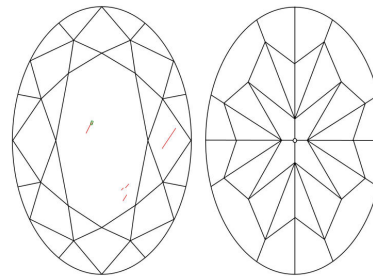

Carat Weight ..... 1.01 carat  
 Color Grade ..... Fancy Yellow  
 Color Origin ..... Natural  
 Color Distribution ..... Even  
 Clarity Grade ..... VS2  
 Proportions:

Profile not to actual proportions

Polish ..... Excellent  
 Symmetry ..... Very Good  
 Fluorescence ..... Medium Blue  
 Inscription(s): GIA 6237038676

Comments: Surface graining is not shown.

ADDITIONAL INFORMATION

GIA COLORED DIAMOND SCALE

Illustration of GIA fancy color grade interrelationships

GIA CLARITY SCALE

FLAWLESS
INTERNALLY FLAWLESS
VERY VERY SLIGHTLY INCLUDED
VVS <sub>1</sub>
VVS <sub>2</sub>
VERY SLIGHTLY INCLUDED
VS <sub>1</sub>
VS <sub>2</sub>
SLIGHTLY INCLUDED
SI <sub>1</sub>
SI <sub>2</sub>
INCLUDED
I <sub>1</sub>
I <sub>2</sub>
I <sub>3</sub>

CLARITY CHARACTERISTICS

KEY TO SYMBOLS\*

-  Feather
-  Cavity

\* Red symbols denote internal characteristics (inclusions). Green or black symbols denote external characteristics (blemishes). Diagram is an approximate representation of the diamond, and symbols shown indicate type, position, and approximate size of clarity characteristics. All clarity characteristics may not be shown. Details of finish are not shown.