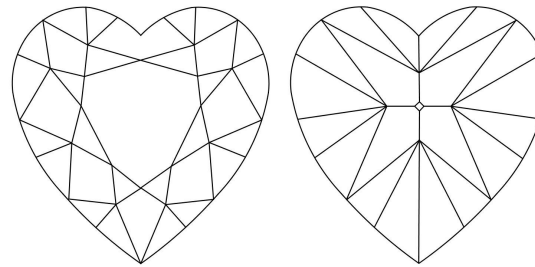

GIA NATURAL COLORED DIAMOND REPORT

April 04, 2024
 Report Type Grading Report
 GIA Report Number 6237245598
 Shape and Cutting Style Heart Modified Brilliant
 Measurements 5.83 x 6.44 x 3.58 mm

Carat Weight 1.00 carat
 Color Grade Fancy Yellow
 Color Origin Natural
 Color Distribution Even
 Clarity Grade Internally Flawless
 Proportions:

Profile not to actual proportions

Polish Excellent
 Symmetry Very Good
 Fluorescence Medium Blue
 Inscription(s): GIA 6237245598

Comments: Minor details of polish are not shown.

ADDITIONAL INFORMATION

CLARITY CHARACTERISTICS