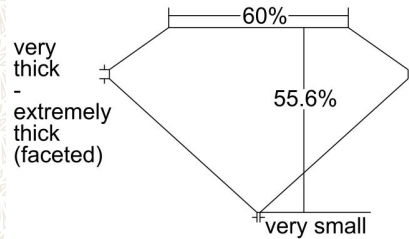

GIA NATURAL COLORED DIAMOND REPORT

April 04, 2024
 Report Type Grading Report
 GIA Report Number 6237245598
 Shape and Cutting Style Heart Modified Brilliant
 Measurements 5.83 x 6.44 x 3.58 mm

Carat Weight 1.00 carat
 Color Grade Fancy Yellow
 Color Origin Natural
 Color Distribution Even
 Clarity Grade Internally Flawless
 Proportions:

Profile not to actual proportions

Polish Excellent
 Symmetry Very Good
 Fluorescence Medium Blue
 Inscription(s): GIA 6237245598

Comments: Minor details of polish are not shown.

ADDITIONAL INFORMATION

CLARITY CHARACTERISTICS