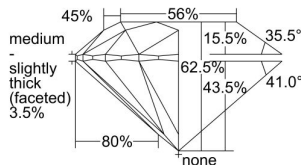

GIA®

FACSIMILE

GIA REPORT 6255733114

Verify this report at gia.edu

GIA DIAMOND DOSSIER®

May 03, 2017
GIA Report Number 6255733114
Shape and Cutting Style ..... Round Brilliant
Measurements ..... 4.72 - 4.74 x 2.95 mm

GRADING RESULTS

Carat Weight ..... 0.40 carat
Color Grade ..... E
Clarity Grade VS2
Cut Grade ..... Excellent

ADDITIONAL GRADING INFORMATION

Polish ..... Excellent
Symmetry ..... Very Good
Fluorescence ..... None
Clarity Characteristics..... Crystal, Feather
Inscription(s): GIA 6255733114

PROPORTIONS

Profile to actual proportions