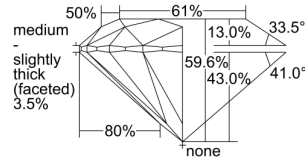

GIA®

FACSIMILE

GIA REPORT 6275975061

Verify this report at GIA.edu

GIA NATURAL DIAMOND DOSSIER®

January 29, 2018
GIA Report Number 6275975061
Shape and Cutting Style ..... Round Brilliant
Measurements ..... 4.03 - 4.06 x 2.41 mm

GRADING RESULTS

Carat Weight ..... 0.24 carat
Color Grade ..... E
Clarity Grade VS1
Cut Grade ..... Excellent

ADDITIONAL GRADING INFORMATION

Polish ..... Excellent
Symmetry ..... Excellent
Fluorescence ..... None
Clarity Characteristics ..... Cloud, Crystal, Needle
Inscription(s): GIA 6275975061

PROPORTIONS

Profile to actual proportions

GRADING SCALES

GIA COLOR SCALE	GIA CLARITY SCALE	GIA CUT SCALE
D	FLAWLESS	EXCELLENT
E	FLAWLESS	
F	INTERNALLY FLAWLESS	VERY GOOD
G	FLAWLESS	
H	VVS₁	GOOD
I	VVS₂	
J	VS₁	FAIR
K	VS₂	
L	SI₁	POOR
M	SI₂	
N	I₁	
O	I₂	
P	I₃	
Q		
R		
S		
T		
U		
V		
W		
X		
Y		
Z