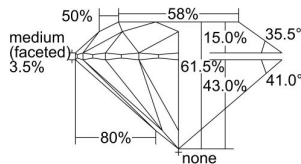

GIA®

FACSIMILE

GIA REPORT 6282279781

Verify this report at GIA.edu

GIA NATURAL DIAMOND DOSSIER®

March 01, 2018
GIA Report Number 6282279781
Shape and Cutting Style ..... Round Brilliant
Measurements ..... 3.79 - 3.81 x 2.34 mm

GRADING RESULTS

Carat Weight ..... 0.20 carat
Color Grade ..... D
Clarity Grade VS1
Cut Grade ..... Excellent

ADDITIONAL GRADING INFORMATION

Polish ..... Excellent
Symmetry ..... Very Good
Fluorescence ..... Faint
Clarity Characteristics..... Crystal, Pinpoint
Inspection(s): GIA 6282279781

PROPORTIONS

Profile to actual proportions

GRADING SCALES

GIA COLOR SCALE	GIA CLARITY SCALE	GIA CUT SCALE	
D	FLAWLESS	EXCELLENT	
E	INTERNALLY FLAWLESS		
F		VVS₁	VERY GOOD
G	VVS₂		
H	VS₁	GOOD	
I	VS₂		
J	SI₁	FAIR	
K	SI₂		
L	I₁	POOR	
M			
N			
O	I₂		
P			
Q			
R	I₃		
S			
T			
U			
V			
W			
X			
Y			
Z