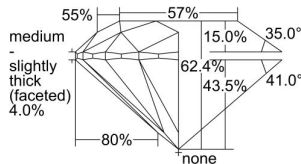

GIA®

FACSIMILE

GIA REPORT 6291875379

Verify this report at GIA.edu

GIA NATURAL DIAMOND DOSSIER®

July 19, 2018
GIA Report Number **6291875379**
Shape and Cutting Style ..... **Round Brilliant**
Measurements ..... **4.72 - 4.75 x 2.96 mm**

GRADING RESULTS

Carat Weight ..... **0.41 carat**
Color Grade ..... **I**
Clarity Grade **S11**
Cut Grade ..... **Excellent**

ADDITIONAL GRADING INFORMATION

Polish ..... **Very Good**
Symmetry ..... **Very Good**
Fluorescence ..... **None**
Clarity Characteristics ..... **Crystal, Cloud**
Inscription(s): **GIA 6291875379**

PROPORTIONS

Profile to actual proportions

GRADING SCALES

GIA COLOR SCALE

COLORESS	D
	E
	F
	G
	H
	I
	J
NEAR COLORESS	K
	L
Faint	M
	N
	O
	P
Very Light	Q
	R
	S
	T
	U
	V
	W
	X
	Y
Light	Z

GIA CLARITY SCALE

VERY VERY SLIGHTLY INCLUDED	FLAWLESS
	INTERNALLY FLAWLESS
VERY SLIGHTLY INCLUDED	VVS₁
	VVS₂
SLIGHTLY INCLUDED	VS₁
	VS₂
INCLUDED	I₁
	I₂
	I₃

GIA CUT SCALE

EXCELLENT
VERY GOOD
GOOD
FAIR
POOR