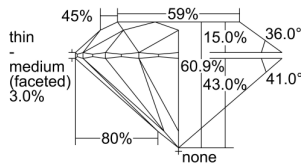

GIA®

FACSIMILE

GIA REPORT 6311840534

Verify this report at GIA.edu

GIA NATURAL DIAMOND DOSSIER®

February 01, 2019
GIA Report Number 6311840534
Shape and Cutting Style ..... Round Brilliant
Measurements ..... 3.94 - 3.96 x 2.41 mm

GRADING RESULTS

Carat Weight ..... 0.23 carat
Color Grade ..... E
Clarity Grade VS1
Cut Grade ..... Excellent

ADDITIONAL GRADING INFORMATION

Polish ..... Very Good
Symmetry ..... Excellent
Fluorescence ..... None
Clarity Characteristics ..... Crystal
Inscription(s): GIA 6311840534

PROPORTIONS

Profile to actual proportions

GRADING SCALES

GIA COLOR SCALE	GIA CLARITY SCALE	GIA CUT SCALE	
D	FLAWLESS	EXCELLENT	
E	INTERNALLY FLAWLESS		
F		VVS₁	VERY GOOD
G	VVS₂		
H	VS₁	GOOD	
I	VS₂		
J	SI₁	FAIR	
K	SI₂		
L	I₁	POOR	
M	I₂		
N	I₃		
O			
P			
Q			
R			
S			
T			
U			
V			
W			
X			
Y			
Z