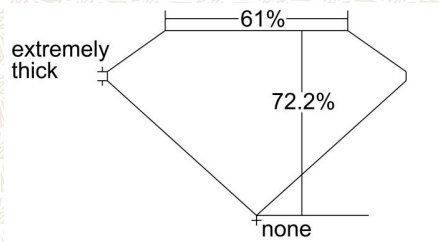

GIA NATURAL COLORED DIAMOND REPORT

January 11, 2019  
 Report Type ..... Grading Report  
 GIA Report Number ..... 6315604195  
 Shape and Cutting Style . Cut-Cornered Square Modified Brilliant  
 Measurements ..... 8.51 x 8.25 x 5.96 mm  
 Carat Weight ..... 4.00 carat  
 Color Grade ..... Fancy Yellow  
 Color Origin ..... Natural  
 Color Distribution ..... Even  
 Clarity Grade ..... VS1  
 Proportions:

Profile not to actual proportions

Polish ..... Excellent  
 Symmetry ..... Good  
 Fluorescence ..... Faint  
 Inscription(s): GIA 6315604195

ADDITIONAL INFORMATION

GIA COLORED DIAMOND SCALE

Illustration of GIA fancy color grade interrelationships

GIA CLARITY SCALE

FLAWLESS
INTERNALLY FLAWLESS
VERY VERY SLIGHTLY INCLUDED VVS <sub>1</sub>
VVS <sub>2</sub>
VERY SLIGHTLY INCLUDED VS <sub>1</sub>
VS <sub>2</sub>
SLIGHTLY INCLUDED SI <sub>1</sub>
SI <sub>2</sub>
INCLUDED I <sub>1</sub>
I <sub>2</sub>
I <sub>3</sub>

CLARITY CHARACTERISTICS

KEY TO SYMBOLS\*

- Indented Natural Natural
- Needle
- Pinpoint
- Etch Channel

\* Red symbols denote internal characteristics (inclusions). Green or black symbols denote external characteristics (blemishes). Diagram is an approximate representation of the diamond, and symbols shown indicate type, position, and approximate size of clarity characteristics. All clarity characteristics may not be shown. Details of finish are not shown.