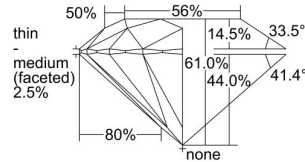

GIA®

FACSIMILE

GIA REPORT 6321935221

Verify this report at GIA.edu

GIA NATURAL DIAMOND DOSSIER®

May 30, 2019
GIA Report Number 6321935221
Shape and Cutting Style ..... Round Brilliant
Measurements ..... 3.99 - 4.00 x 2.44 mm

GRADING RESULTS

Carat Weight ..... 0.23 carat
Color Grade ..... F
Clarity Grade VS1
Cut Grade ..... Excellent

ADDITIONAL GRADING INFORMATION

Polish ..... Excellent
Symmetry ..... Excellent
Fluorescence ..... None
Clarity Characteristics ..... Cloud, Pinpoint
Inscription(s): GIA 6321935221

PROPORTIONS

Profile to actual proportions

GRADING SCALES

GIA COLOR SCALE	GIA CLARITY SCALE	GIA CUT SCALE	
D	FLAWLESS	EXCELLENT	
E	INTERNALLY FLAWLESS		
F		VVS₁	VERY GOOD
G	VVS₂		
H	VS₁	GOOD	
I	VS₂		
J	SI₁	FAIR	
K	SI₂		
L	I₁	POOR	
M			
N			
O	I₂		
P			
Q			
R	I₃		
S			
T			
U			
V			
W			
X			
Y			
Z