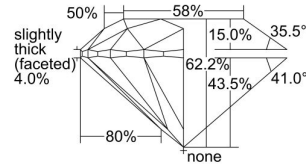

GIA®

FACSIMILE

GIA REPORT 6322132843

Verify this report at GIA.edu

GIA NATURAL DIAMOND DOSSIER®

March 04, 2019
GIA Report Number 6322132843
Shape and Cutting Style ..... Round Brilliant
Measurements ..... 4.86 - 4.89 x 3.03 mm

GRADING RESULTS

Carat Weight ..... 0.45 carat
Color Grade ..... D
Clarity Grade VS1
Cut Grade ..... Excellent

ADDITIONAL GRADING INFORMATION

Polish ..... Excellent
Symmetry ..... Very Good
Fluorescence ..... Faint
Clarity Characteristics..... Cloud, Crystal, Pinpoint, Needle
Inspection(s): GIA 6322132843

PROPORTIONS

Profile to actual proportions

GRADING SCALES

GIA COLOR SCALE	GIA CLARITY SCALE	GIA CUT SCALE	
D	FLAWLESS	EXCELLENT	
E	INTERNALLY FLAWLESS		
F		VVS₁	VERY GOOD
G	VVS₂		
H	VS₁	GOOD	
I	VS₂		
J	SI₁	FAIR	
K	SI₂		
L	I₁	POOR	
M	I₂		
N	I₃		
O			
P			
Q			
R			
S			
T			
U			
V			
W			
X			
Y			
Z