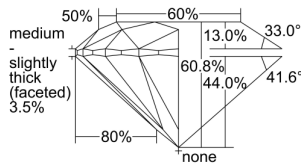

GIA®

FACSIMILE

GIA REPORT 6325838834

Verify this report at GIA.edu

GIA NATURAL DIAMOND DOSSIER®

May 20, 2019
GIA Report Number 6325838834
Shape and Cutting Style ..... Round Brilliant
Measurements ..... 3.95 - 3.96 x 2.40 mm

GRADING RESULTS

Carat Weight ..... 0.23 carat
Color Grade ..... D
Clarity Grade VS1
Cut Grade ..... Excellent

ADDITIONAL GRADING INFORMATION

Polish ..... Excellent
Symmetry ..... Very Good
Fluorescence ..... None
Clarity Characteristics..... Cloud, Needle, Pinpoint
Inscription(s): GIA 6325838834

PROPORTIONS

Profile to actual proportions

GRADING SCALES

GIA COLOR SCALE	GIA CLARITY SCALE	GIA CUT SCALE	
D	FLAWLESS	EXCELLENT	
E	INTERNALLY FLAWLESS		
F		VVS₁	VERY GOOD
G	VVS₂		
H	VS₁	GOOD	
I	VS₂		
J	SI₁	FAIR	
K	SI₂		
L	I₁	POOR	
M	I₂		
N	I₃		
O			
P			
Q			
R			
S			
T			
U			
V			
W			
X			
Y			
Z