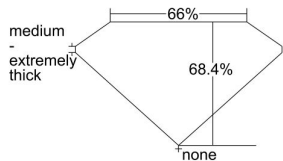

GIA®

FACSIMILE

GIA REPORT 6335184214

Verify this report at GIA.edu

GIA NATURAL DIAMOND DOSSIER®

July 01, 2019
GIA Report Number 6335184214
Shape and Cutting Style . Cut-Cornered Square Modified Brilliant
Measurements ..... 4.16 x 4.08 x 2.79 mm

GRADING RESULTS

Carat Weight ..... 0.40 carat
Color Grade I
Clarity Grade VVS2

ADDITIONAL GRADING INFORMATION

Polish ..... Very Good
Symmetry ..... Good
Fluorescence ..... None
Clarity Characteristics..... Cloud
Inscription(s): GIA 6335184214

PROPORTIONS

Profile not to actual proportions

GRADING SCALES

GIA COLOR SCALE		GIA CLARITY SCALE			
COLORLESS	D	VERY VERY SLIGHTLY INCLUDED	FLAWLESS		
	E		INTERNALLY FLAWLESS		
	F	VERY SLIGHTLY INCLUDED	VVS₁		
	G		VVS₂		
	H		VS₁		
	NEAR COLORLESS	I	SLIGHTLY INCLUDED	VS₂	
		J		SI₁	
		FAINT	K	INCLUDED	SI₂
			L		I₁
			M		I₂
VERT LIGHT	N	INCLUDED	I₃		
	O				
	P				
	Q				
	R				
LIGHT	S				
	T				
	U				
	V				
	W				
	X				
	Y				
	Z