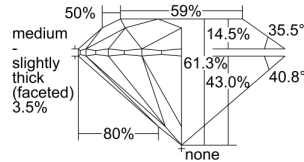

GIA®

FACSIMILE

GIA REPORT 6342577476

Verify this report at GIA.edu

GIA NATURAL DIAMOND DOSSIER®

January 11, 2020
GIA Report Number 6342577476
Shape and Cutting Style ..... Round Brilliant
Measurements ..... 4.17 - 4.19 x 2.56 mm

GRADING RESULTS

Carat Weight ..... 0.27 carat
Color Grade ..... E
Clarity Grade VS1
Cut Grade ..... Excellent

ADDITIONAL GRADING INFORMATION

Polish ..... Excellent
Symmetry ..... Excellent
Fluorescence ..... None
Clarity Characteristics..... Crystal, Cloud, Pinpoint
Inscription(s): GIA 6342577476

PROPORTIONS

Profile to actual proportions

GRADING SCALES

GIA COLOR SCALE	GIA CLARITY SCALE	GIA CUT SCALE	
D	FLAWLESS	EXCELLENT	
E	INTERNALLY FLAWLESS		
F		VVS₁	VERY GOOD
G	VVS₂		
H	VS₁	GOOD	
I	VS₂		
J	SI₁	FAIR	
K	SI₂		
L	I₁	POOR	
M	I₂		
N	I₃		
O			
P			
Q			
R			
S			
T			
U			
V			
W			
X			
Y			
Z