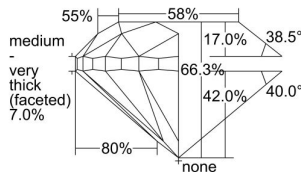

GIA®

FACSIMILE

GIA REPORT 6342897145

Verify this report at GIA.edu

GIA NATURAL DIAMOND DOSSIER®

February 10, 2020
GIA Report Number 6342897145
Shape and Cutting Style ..... Round Brilliant
Measurements ..... 4.77 - 4.89 x 3.20 mm

GRADING RESULTS

Carat Weight ..... 0.50 carat
Color Grade ..... K
Clarity Grade VS1
Cut Grade ..... Good

ADDITIONAL GRADING INFORMATION

Polish ..... Excellent
Symmetry ..... Good
Fluorescence ..... None
Clarity Characteristics..... Indented Natural, Needle
Inscription(s): GIA 6342897145

PROPORTIONS

Profile to actual proportions

GRADING SCALES

GIA COLOR SCALE	GIA CLARITY SCALE	GIA CUT SCALE	
D	FLAWLESS	EXCELLENT	
E	INTERNALLY FLAWLESS		
F		VVS₁	VERY GOOD
G	VVS₂		
H	VS₁	GOOD	
I	VS₂		
J	SI₁	FAIR	
K	SI₂		
L	I₁	POOR	
M	I₂		
N	I₃		
O			
P			
Q			
R			
S			
T			
U			
V			
W			
X			
Y			
Z