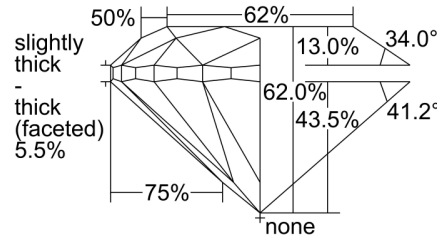

GIA NATURAL DIAMOND GRADING REPORT

January 05, 2021  
 GIA Report Number ..... 6371100695  
 Shape and Cutting Style ..... Round Brilliant  
 Measurements ..... 9.12 - 9.17 x 5.67 mm

GRADING RESULTS

Carat Weight ..... 3.01 carat  
 Color Grade ..... D  
 Clarity Grade ..... SI2  
 Cut Grade ..... Very Good

PROPORTIONS

Profile to actual proportions

CLARITY CHARACTERISTICS

KEY TO SYMBOLS\*

- Crystal
- Feather
- ⊗ Cloud

\* Red symbols denote internal characteristics (inclusions). Green or black symbols denote external characteristics (blemishes). Diagram is an approximate representation of the diamond, and symbols shown indicate type, position, and approximate size of clarity characteristics. All clarity characteristics may not be shown. Details of finish are not shown.