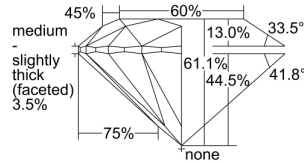

GIA®

FACSIMILE

GIA REPORT 6371137489

Verify this report at GIA.edu

GIA NATURAL DIAMOND DOSSIER®

January 01, 2021
GIA Report Number 6371137489
Shape and Cutting Style ..... Round Brilliant
Measurements ..... 3.81 - 3.83 x 2.33 mm

GRADING RESULTS

Carat Weight ..... 0.20 carat
Color Grade ..... E
Clarity Grade VS1
Cut Grade ..... Excellent

ADDITIONAL GRADING INFORMATION

Polish ..... Excellent
Symmetry ..... Excellent
Fluorescence ..... None
Clarity Characteristics ..... Cloud, Pinpoint
Inscription(s): GIA 6371137489

PROPORTIONS

Profile to actual proportions

GRADING SCALES

GIA COLOR SCALE	GIA CLARITY SCALE	GIA CUT SCALE	
D	FLAWLESS	EXCELLENT	
E	INTERNALLY FLAWLESS		
F		VVS₁	VERY GOOD
G	VVS₂		
H	VS₁	GOOD	
I	VS₂		
J	SI₁	FAIR	
K	SI₂		
L	I₁	POOR	
M			
N	I₂		
O			
P	I₃		
Q			
R			
S			
T			
U			
V			
W			
X			
Y			
Z