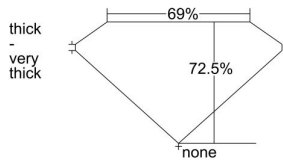

GIA®

FACSIMILE

GIA REPORT 6371887078

Verify this report at GIA.edu

GIA NATURAL DIAMOND DOSSIER®

March 30, 2021
GIA Report Number 6371887078
Shape and Cutting Style ..... **Cut-Cornered Rectangular Modified Brilliant**
Measurements ..... 5.50 x 5.02 x 3.64 mm

GRADING RESULTS

Carat Weight ..... 0.90 carat
Color Grade ..... E
Clarity Grade VVS1

ADDITIONAL GRADING INFORMATION

Polish ..... Excellent
Symmetry ..... Very Good
Fluorescence ..... None
Clarity Characteristics..... Cloud, Indented Natural
Inscription(s): GIA 6371887078

PROPORTIONS

Profile not to actual proportions

GRADING SCALES

GIA COLOR SCALE		GIA CLARITY SCALE			
COLORLESS	D	VERY VERY SLIGHTLY INCLUDED	FLAWLESS		
	E		INTERNALLY FLAWLESS		
	F	VERY SLIGHTLY INCLUDED	VVS₁		
	G		VVS₂		
	H		VS₁		
	NEAR COLORLESS	I	SLIGHTLY INCLUDED	VS₂	
		J		SI₁	
		FAINT	K	INCLUDED	SI₂
			L		I₁
			M		I₂
VERTICALLY LIGHT	N	INCLUDED	I₃		
	O				
	P				
	Q				
	R				
LIGHT	S				
	T				
	U				
	V				
	W				
X					
Y					
Z