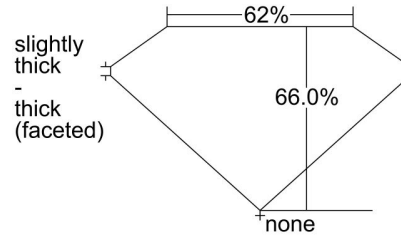

GIA NATURAL DIAMOND GRADING REPORT

April 09, 2021  
 GIA Report Number ..... 6371935886  
 Shape and Cutting Style ..... Cushion Modified Brilliant  
 Measurements ..... 5.72 x 5.66 x 3.73 mm

GRADING RESULTS

Carat Weight ..... 1.01 carat  
 Color Grade ..... E  
 Clarity Grade ..... SI1

ADDITIONAL GRADING INFORMATION

Polish ..... Excellent  
 Symmetry ..... Very Good  
 Fluorescence ..... None  
 Inscription(s): GIA 6371935886

PROPORTIONS

Profile not to actual proportions

CLARITY CHARACTERISTICS

KEY TO SYMBOLS\*

- Cloud
- Indented Natural
- Feather
- Needle
- Crystal
- Cavity

\* Red symbols denote internal characteristics (inclusions). Green or black symbols denote external characteristics (blemishes). Diagram is an approximate representation of the diamond, and symbols shown indicate type, position, and approximate size of clarity characteristics. All clarity characteristics may not be shown. Details of finish are not shown.