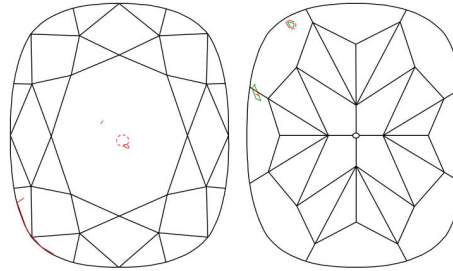

GIA NATURAL DIAMOND GRADING REPORT

April 09, 2021  
 GIA Report Number ..... 6371935886  
 Shape and Cutting Style ..... Cushion Modified Brilliant  
 Measurements ..... 5.72 x 5.66 x 3.73 mm

GRADING RESULTS

Carat Weight ..... 1.01 carat  
 Color Grade ..... E  
 Clarity Grade ..... SI1

ADDITIONAL GRADING INFORMATION

Polish ..... Excellent  
 Symmetry ..... Very Good  
 Fluorescence ..... None  
 Inscription(s): GIA 6371935886

PROPORTIONS

Profile not to actual proportions

CLARITY CHARACTERISTICS

KEY TO SYMBOLS\*

- Cloud
- Indented Natural
- Feather
- Needle
- Crystal
- Cavity

\* Red symbols denote internal characteristics (inclusions). Green or black symbols denote external characteristics (blemishes). Diagram is an approximate representation of the diamond, and symbols shown indicate type, position, and approximate size of clarity characteristics. All clarity characteristics may not be shown. Details of finish are not shown.