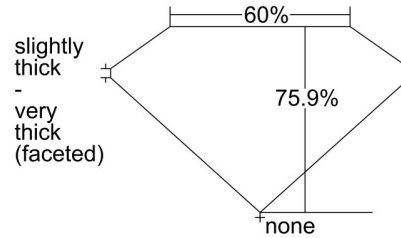

GIA NATURAL DIAMOND GRADING REPORT

 April 13, 2021
 GIA Report Number 6371937287
 Shape and Cutting Style Cushion Modified Brilliant
 Measurements 6.56 x 5.19 x 3.94 mm

GRADING RESULTS

 Carat Weight 1.04 carat
 Color Grade D
 Clarity Grade SI1

ADDITIONAL GRADING INFORMATION

 Polish Very Good
 Symmetry Very Good
 Fluorescence None
 Inscription(s): GIA 6371937287
Comments: Surface graining is not shown.

PROPORTIONS

Profile not to actual proportions

CLARITY CHARACTERISTICS

KEY TO SYMBOLS*

-  Indented Natural
-  Feather
-  Pinpoint

* Red symbols denote internal characteristics (inclusions). Green or black symbols denote external characteristics (blemishes). Diagram is an approximate representation of the diamond, and symbols shown indicate type, position, and approximate size of clarity characteristics. All clarity characteristics may not be shown. Details of finish are not shown.