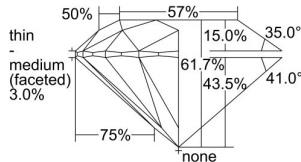

GIA®

FACSIMILE

GIA REPORT 6372782075

Verify this report at GIA.edu

GIA NATURAL DIAMOND DOSSIER®

February 25, 2021
GIA Report Number **6372782075**
Shape and Cutting Style ..... **Round Brilliant**
Measurements ..... **5.85 - 5.88 x 3.62 mm**

GRADING RESULTS

Carat Weight ..... **0.75 carat**
Color Grade ..... **K**
Clarity Grade ..... **Internally Flawless**
Cut Grade ..... **Excellent**

ADDITIONAL GRADING INFORMATION

Polish ..... **Excellent**
Symmetry ..... **Excellent**
Fluorescence ..... **Faint**
Clarity Characteristics..... **Minor Details of Polish**
Inscription(s): **GIA 6372782075**

PROPORTIONS

Profile to actual proportions

GRADING SCALES

GIA COLOR SCALE	GIA CLARITY SCALE	GIA CUT SCALE	
D	FLAWLESS	EXCELLENT	
E	INTERNALLY FLAWLESS		
F		VVS₁	VERY GOOD
G	VVS₂		
H	VS₁	GOOD	
I	VS₂		
J	SI₁	FAIR	
K	SI₂		
L	I₁	POOR	
M			
N			
O	I₂		
P			
Q			
R	I₃		
S			
T			
U			
V			
W			
X			
Y			
Z