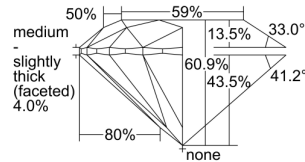

GIA®

FACSIMILE

GIA REPORT 6372872909

Verify this report at GIA.edu

GIA NATURAL DIAMOND DOSSIER®

March 08, 2021
GIA Report Number 6372872909
Shape and Cutting Style ..... Round Brilliant
Measurements ..... 4.12 - 4.14 x 2.51 mm

GRADING RESULTS

Carat Weight ..... 0.26 carat
Color Grade ..... D
Clarity Grade VVS2
Cut Grade ..... Excellent

ADDITIONAL GRADING INFORMATION

Polish ..... Excellent
Symmetry ..... Excellent
Fluorescence ..... None
Clarity Characteristics ..... Pinpoint, Cloud
Inscription(s): GIA 6372872909

PROPORTIONS

Profile to actual proportions

GRADING SCALES

GIA COLOR SCALE	GIA CLARITY SCALE	GIA CUT SCALE
D	FLAWLESS	EXCELLENT
E	FLAWLESS	
F	INTERNALLY FLAWLESS	VERY GOOD
G	FLAWLESS	
H	VVS₁	GOOD
I	VVS₂	
J	VS₁	FAIR
K	VS₂	
L	SI₁	POOR
M	SI₂	
N	I₁	
O	I₂	
P	I₃	
Q		
R		
S		
T		
U		
V		
W		
X		
Y		
Z