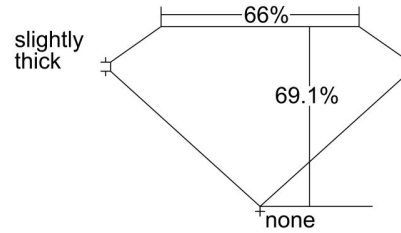

GIA NATURAL DIAMOND GRADING REPORT

April 07, 2021
 GIA Report Number 6372886905
 Shape and Cutting Style . Cut-Cornered Square Modified Brilliant
 Measurements 5.82 x 5.52 x 3.81 mm

GRADING RESULTS

Carat Weight 1.04 carat
 Color Grade H
 Clarity Grade VS1

ADDITIONAL GRADING INFORMATION

Polish Excellent
 Symmetry Very Good
 Fluorescence Faint
 Inscription(s): GIA 6372886905
 Comments: Surface graining is not shown.

PROPORTIONS

Profile not to actual proportions

CLARITY CHARACTERISTICS

KEY TO SYMBOLS*

- Crystal
- ⊗ Cloud

* Red symbols denote internal characteristics (inclusions). Green or black symbols denote external characteristics (blemishes). Diagram is an approximate representation of the diamond, and symbols shown indicate type, position, and approximate size of clarity characteristics. All clarity characteristics may not be shown. Details of finish are not shown.