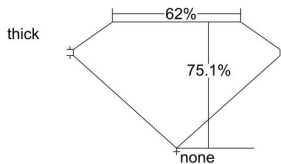

GIA®

FACSIMILE

GIA REPORT 6372887416

Verify this report at GIA.edu

GIA NATURAL DIAMOND DOSSIER®

March 30, 2021
GIA Report Number 6372887416
Shape and Cutting Style . **Cut-Cornered Square Modified Brilliant**
Measurements ..... 5.28 x 5.16 x 3.88 mm

GRADING RESULTS

Carat Weight ..... 0.90 carat
Color Grade ..... G
Clarity Grade VVS2

ADDITIONAL GRADING INFORMATION

Polish ..... Excellent
Symmetry ..... Very Good
Fluorescence ..... None
Clarity Characteristics..... Pinpoint, Cloud
Inscription(s): GIA 6372887416

PROPORTIONS

Profile not to actual proportions

GRADING SCALES

GIA COLOR SCALE		GIA CLARITY SCALE			
COLORLESS	D	VERY VERY SLIGHTLY INCLUDED	FLAWLESS		
	E		INTERNALLY FLAWLESS		
	F	VERY SLIGHTLY INCLUDED	VVS₁		
	G		VVS₂		
	H		VS₁		
	NEAR COLORLESS	I	SLIGHTLY INCLUDED	VS₂	
		J		SI₁	
		FAINT	K	INCLUDED	SI₂
			L		I₁
			M		I₂
VERT LIGHT	N	INCLUDED	I₃		
	O				
	P				
	Q				
	R				
LIGHT	S				
	T				
	U				
	V				
	W				
	X				
Y					
Z