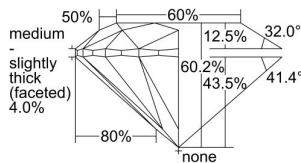

GIA®

FACSIMILE

GIA REPORT 6375483445

Verify this report at GIA.edu

GIA NATURAL DIAMOND DOSSIER®

February 04, 2021
GIA Report Number 6375483445
Shape and Cutting Style ..... Round Brilliant
Measurements ..... 3.96 - 3.98 x 2.39 mm

GRADING RESULTS

Carat Weight ..... 0.23 carat
Color Grade ..... F
Clarity Grade VS1
Cut Grade ..... Excellent

ADDITIONAL GRADING INFORMATION

Polish ..... Excellent
Symmetry ..... Excellent
Fluorescence ..... None
Clarity Characteristics ..... Crystal, Pinpoint
Inscription(s): GIA 6375483445

PROPORTIONS

Profile to actual proportions

GRADING SCALES

GIA COLOR SCALE	GIA CLARITY SCALE	GIA CUT SCALE
D	FLAWLESS	EXCELLENT
E	FLAWLESS	
F	INTERNALLY FLAWLESS	VERY GOOD
G	FLAWLESS	
H	VVS₁	GOOD
I	VVS₂	
J	VS₁	FAIR
K	VS₂	
L	SI₁	POOR
M	SI₂	
N	I₁	
O	I₂	
P	I₃	
Q		
R		
S		
T		
U		
V		
W		
X		
Y		
Z