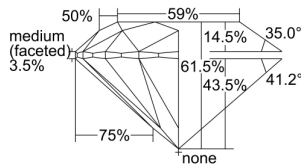

GIA®

FACSIMILE

GIA REPORT 6375834541

Verify this report at GIA.edu

GIA NATURAL DIAMOND DOSSIER®

April 13, 2021
GIA Report Number 6375834541
Shape and Cutting Style ..... Round Brilliant
Measurements ..... 4.10 - 4.12 x 2.53 mm

GRADING RESULTS

Carat Weight ..... 0.26 carat
Color Grade ..... E
Clarity Grade VS1
Cut Grade ..... Excellent

ADDITIONAL GRADING INFORMATION

Polish ..... Excellent
Symmetry ..... Excellent
Fluorescence ..... None
Clarity Characteristics..... Needle, Pinpoint, Cloud
Inscription(s): GIA 6375834541

PROPORTIONS

Profile to actual proportions

GRADING SCALES

GIA COLOR SCALE	GIA CLARITY SCALE	GIA CUT SCALE	
D	FLAWLESS	EXCELLENT	
E	INTERNALLY FLAWLESS		
F		VVS₁	VERY GOOD
G	VVS₂		
H	VS₁	GOOD	
I	VS₂		
J	SI₁	FAIR	
K	SI₂		
L	I₁	POOR	
M			
N			
O	I₂		
P			
Q			
R	I₃		
S			
T			
U			
V			
W			
X			
Y			
Z