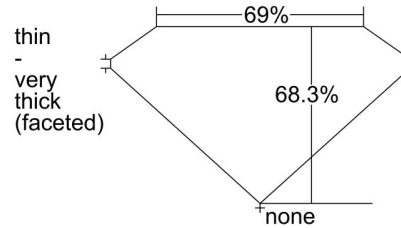

GIA NATURAL DIAMOND GRADING REPORT

April 09, 2021
 GIA Report Number 6375935722
 Shape and Cutting Style Cushion Modified Brilliant
 Measurements 5.74 x 5.47 x 3.73 mm

GRADING RESULTS

Carat Weight 1.01 carat
 Color Grade H
 Clarity Grade SI1

ADDITIONAL GRADING INFORMATION

Polish Excellent
 Symmetry Very Good
 Fluorescence None
 Inscription(s): GIA 6375935722

Comments: Additional clouds are not shown. Pinpoints are not shown.

PROPORTIONS

Profile not to actual proportions

CLARITY CHARACTERISTICS

KEY TO SYMBOLS*

-  Feather
-  Needle
-  Cloud
-  Natural
-  Crystal
-  Indented Natural

* Red symbols denote internal characteristics (inclusions). Green or black symbols denote external characteristics (blemishes). Diagram is an approximate representation of the diamond, and symbols shown indicate type, position, and approximate size of clarity characteristics. All clarity characteristics may not be shown. Details of finish are not shown.