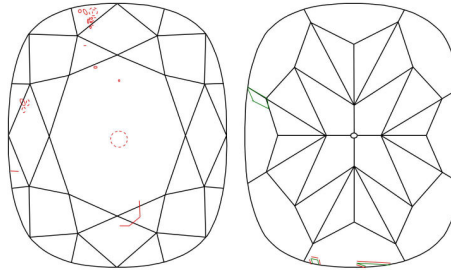

GIA NATURAL DIAMOND GRADING REPORT

April 09, 2021
 GIA Report Number 6375935722
 Shape and Cutting Style Cushion Modified Brilliant
 Measurements 5.74 x 5.47 x 3.73 mm

GRADING RESULTS

Carat Weight 1.01 carat
 Color Grade H
 Clarity Grade SI1

ADDITIONAL GRADING INFORMATION

Polish Excellent
 Symmetry Very Good
 Fluorescence None
 Inscription(s): GIA 6375935722

Comments: Additional clouds are not shown. Pinpoints are not shown.

PROPORTIONS

Profile not to actual proportions

CLARITY CHARACTERISTICS

KEY TO SYMBOLS*

-  Feather
-  Needle
-  Cloud
-  Natural
-  Crystal
-  Indented Natural

* Red symbols denote internal characteristics (inclusions). Green or black symbols denote external characteristics (blemishes). Diagram is an approximate representation of the diamond, and symbols shown indicate type, position, and approximate size of clarity characteristics. All clarity characteristics may not be shown. Details of finish are not shown.