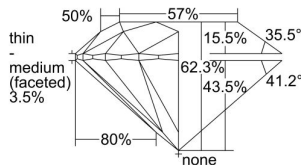

GIA®

FACSIMILE

GIA REPORT 6382315669

Verify this report at GIA.edu

GIA NATURAL DIAMOND DOSSIER®

April 23, 2021
GIA Report Number 6382315669
Shape and Cutting Style ..... Round Brilliant
Measurements ..... 4.05 - 4.07 x 2.53 mm

GRADING RESULTS

Carat Weight ..... 0.25 carat
Color Grade ..... E
Clarity Grade VS1
Cut Grade ..... Excellent

ADDITIONAL GRADING INFORMATION

Polish ..... Excellent
Symmetry ..... Excellent
Fluorescence ..... None
Clarity Characteristics ..... Cloud, Pinpoint
Inscription(s): GIA 6382315669

PROPORTIONS

Profile to actual proportions

GRADING SCALES

GIA COLOR SCALE	GIA CLARITY SCALE	GIA CUT SCALE
COLOURLESS	FLAWLESS	EXCELLENT
D	INTERNALLY FLAWLESS	
E	VVS₁	VERY GOOD
F		
G	VS₁	GOOD
H		
I	SI₁	FAIR
J		
K	I₁	POOR
L		
M	I₂	
N		
O	I₃	
P		
Q		
R		
S		
T		
U		
V		
W		
X		
Y		
Z