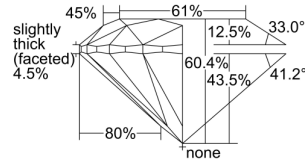

GIA®

FACSIMILE

GIA REPORT 6382566904

Verify this report at GIA.edu

GIA NATURAL DIAMOND DOSSIER®

May 06, 2021
GIA Report Number 6382566904
Shape and Cutting Style ..... Round Brilliant
Measurements ..... 3.94 - 3.96 x 2.39 mm

GRADING RESULTS

Carat Weight ..... 0.23 carat
Color Grade ..... E
Clarity Grade VS1
Cut Grade ..... Excellent

ADDITIONAL GRADING INFORMATION

Polish ..... Excellent
Symmetry ..... Excellent
Fluorescence ..... Faint
Clarity Characteristics..... Feather, Needle, Cloud, Pinpoint
Inscription(s): GIA 6382566904

PROPORTIONS

Profile to actual proportions

GRADING SCALES

GIA COLOR SCALE	GIA CLARITY SCALE	GIA CUT SCALE	
D	FLAWLESS	EXCELLENT	
E	INTERNALLY FLAWLESS		
F		VVS₁	VERY GOOD
G	VVS₂		
H	VS₁	GOOD	
I	VS₂		
J	SI₁	FAIR	
K	SI₂		
L	I₁	POOR	
M	I₂		
N	I₃		
O			
P			
Q			
R			
S			
T			
U			
V			
W			
X			
Y			
Z