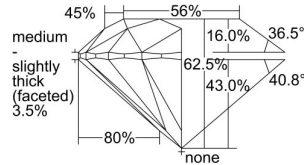

GIA®

FACSIMILE

GIA REPORT 6382927573

Verify this report at GIA.edu

GIA NATURAL DIAMOND DOSSIER®

June 05, 2021
GIA Report Number 6382927573
Shape and Cutting Style ..... Round Brilliant
Measurements ..... 3.88 - 3.92 x 2.44 mm

GRADING RESULTS

Carat Weight ..... 0.23 carat
Color Grade ..... E
Clarity Grade VS1
Cut Grade ..... Excellent

ADDITIONAL GRADING INFORMATION

Polish ..... Excellent
Symmetry ..... Excellent
Fluorescence ..... None
Clarity Characteristics..... Crystal, Pinpoint
Inscription(s): GIA 6382927573

PROPORTIONS

Profile to actual proportions