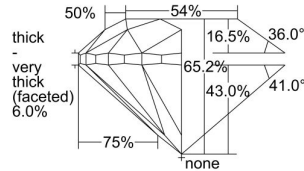

GIA®

FACSIMILE

GIA REPORT 6391632499

Verify this report at GIA.edu

GIA NATURAL DIAMOND DOSSIER®

August 05, 2021
GIA Report Number 6391632499
Shape and Cutting Style ..... Round Brilliant
Measurements ..... 4.93 - 4.94 x 3.22 mm

GRADING RESULTS

Carat Weight ..... 0.50 carat
Color Grade ..... F
Clarity Grade I1
Cut Grade ..... Good

ADDITIONAL GRADING INFORMATION

Polish ..... Excellent
Symmetry ..... Good
Fluorescence ..... None
Clarity Characteristics ..... Cloud
Inscription(s): GIA 6391632499

PROPORTIONS

GRADING SCALES

GIA COLOR SCALE

COLOREDNESS	D
	E
	F
	G
	H
	I
	J
NEAR COLORLESS	K
	L
Faint	M
	N
	O
	P
Very Light	Q
	R
	S
	T
	U
	V
Light	W
	X
	Y
	Z

GIA CLARITY SCALE

VERY VERY SLIGHTLY INCLUDED	FLAWLESS
	INTERNALLY FLAWLESS
VERY SLIGHTLY INCLUDED	VVS₁
	VVS₂
SLIGHTLY INCLUDED	VS₁
	VS₂
INCLUDED	SI₁
	SI₂
INCLUDED	I₁
	I₂
	I₃

GIA CUT SCALE

EXCELLENT
VERY GOOD
GOOD
FAIR
POOR