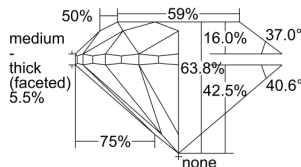

GIA®

FACSIMILE

GIA REPORT 6392176458

Verify this report at GIA.edu

GIA NATURAL DIAMOND DOSSIER®

June 29, 2021
GIA Report Number 6392176458
Shape and Cutting Style ..... Round Brilliant
Measurements ..... 4.94 - 4.98 x 3.16 mm

GRADING RESULTS

Carat Weight ..... 0.50 carat
Color Grade ..... D
Clarity Grade VS1
Cut Grade ..... Very Good

ADDITIONAL GRADING INFORMATION

Polish ..... Very Good
Symmetry ..... Very Good
Fluorescence ..... Faint
Clarity Characteristics..Crystal, Cloud, Pinpoint, Indented Natural
Inscription(s): GIA 6392176458

PROPORTIONS

Profile to actual proportions

GRADING SCALES

GIA COLOR SCALE	GIA CLARITY SCALE	GIA CUT SCALE	
D	FLAWLESS	EXCELLENT	
E	INTERNALLY FLAWLESS		
F		VVS₁	VERY GOOD
G	VVS₂		
H	VS₁	GOOD	
I	VS₂		
J	SI₁	FAIR	
K	SI₂		
L	I₁	POOR	
M	I₂		
N	I₃		
O			
P			
Q			
R			
S			
T			
U			
V			
W			
X			
Y			
Z