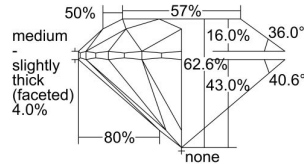

GIA®

FACSIMILE

GIA REPORT 6392409256

Verify this report at GIA.edu

GIA NATURAL DIAMOND DOSSIER®

July 08, 2021
GIA Report Number 6392409256
Shape and Cutting Style ..... Round Brilliant
Measurements ..... 5.01 - 5.07 x 3.16 mm

GRADING RESULTS

Carat Weight ..... 0.50 carat
Color Grade ..... F
Clarity Grade VS1
Cut Grade ..... Excellent

ADDITIONAL GRADING INFORMATION

Polish ..... Excellent
Symmetry ..... Very Good
Fluorescence ..... None
Clarity Characteristics..... Indented Natural, Pinpoint
Inscription(s): GIA 6392409256

PROPORTIONS

Profile to actual proportions

GRADING SCALES

GIA COLOR SCALE	GIA CLARITY SCALE	GIA CUT SCALE	
D	FLAWLESS	EXCELLENT	
E	INTERNALLY FLAWLESS		
F		VVS₁	VERY GOOD
G	VVS₂		
H	VS₁	GOOD	
I	VS₂		
J	SI₁	FAIR	
K	SI₂		
L	I₁	POOR	
M	I₂		
N	I₃		
O			
P			
Q			
R			
S			
T			
U			
V			
W			
X			
Y			
Z