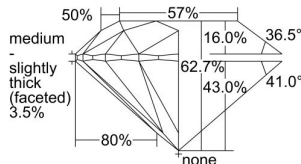

GIA®

FACSIMILE

GIA REPORT 6395485626

Verify this report at GIA.edu

GIA NATURAL DIAMOND DOSSIER®

July 16, 2021
GIA Report Number 6395485626
Shape and Cutting Style ..... Round Brilliant
Measurements ..... 3.62 - 3.64 x 2.28 mm

GRADING RESULTS

Carat Weight ..... 0.18 carat
Color Grade ..... E
Clarity Grade VS1
Cut Grade ..... Excellent

ADDITIONAL GRADING INFORMATION

Polish ..... Excellent
Symmetry ..... Excellent
Fluorescence ..... Faint
Clarity Characteristics ..... Crystal, Pinpoint, Cloud
Inscription(s): GIA 6395485626

PROPORTIONS

Profile to actual proportions

GRADING SCALES

GIA COLOR SCALE	GIA CLARITY SCALE	GIA CUT SCALE	
D	FLAWLESS	EXCELLENT	
E	INTERNALLY FLAWLESS		
F		VVS₁	VERY GOOD
G	VVS₂		
H	VS₁	GOOD	
I	VS₂		
J	SI₁	FAIR	
K	SI₂		
L	I₁	POOR	
M	I₂		
N	I₃		
O			
P			
Q			
R			
S			
T			
U			
V			
W			
X			
Y			
Z