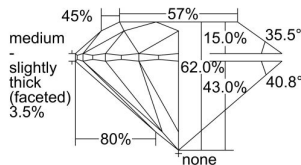

GIA®

FACSIMILE

GIA REPORT 6395927024

Verify this report at GIA.edu

GIA NATURAL DIAMOND DOSSIER®

August 13, 2021
GIA Report Number 6395927024
Shape and Cutting Style ..... Round Brilliant
Measurements ..... 3.93 - 3.95 x 2.44 mm

GRADING RESULTS

Carat Weight ..... 0.23 carat
Color Grade ..... F
Clarity Grade VS1
Cut Grade ..... Excellent

ADDITIONAL GRADING INFORMATION

Polish ..... Excellent
Symmetry ..... Excellent
Fluorescence ..... None
Clarity Characteristics..... Crystal, Cloud, Pinpoint, Needle
Inscription(s): GIA 6395927024

PROPORTIONS

Profile to actual proportions

GRADING SCALES

GIA COLOR SCALE	GIA CLARITY SCALE	GIA CUT SCALE	
D	FLAWLESS	EXCELLENT	
E	INTERNALLY FLAWLESS		
F		VVS₁	VERY GOOD
G	VVS₂		
H	VS₁	GOOD	
I	VS₂		
J	SI₁	FAIR	
K	SI₂		
L	I₁	POOR	
M	I₂		
N	I₃		
O			
P			
Q			
R			
S			
T			
U			
V			
W			
X			
Y			
Z