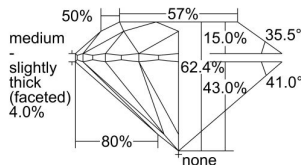

GIA®

FACSIMILE

GIA REPORT 6401094223

Verify this report at GIA.edu

GIA NATURAL DIAMOND DOSSIER®

August 25, 2021
GIA Report Number **6401094223**
Shape and Cutting Style ..... **Round Brilliant**
Measurements ..... **3.90 - 3.94 x 2.45 mm**

GRADING RESULTS

Carat Weight ..... **0.23 carat**
Color Grade ..... **E**
Clarity Grade **VS1**
Cut Grade ..... **Excellent**

ADDITIONAL GRADING INFORMATION

Polish ..... **Excellent**
Symmetry ..... **Excellent**
Fluorescence ..... **None**
Clarity Characteristics..... **Crystal, Cloud, Needle, Pinpoint**
Inspection(s): GIA 6401094223

PROPORTIONS

Profile to actual proportions

GRADING SCALES

GIA COLOR SCALE	GIA CLARITY SCALE	GIA CUT SCALE	
D	FLAWLESS	EXCELLENT	
E	INTERNALLY FLAWLESS		
F		VVS₁	VERY GOOD
G	VVS₂		
H	VS₁	GOOD	
I	VS₂		
J	SI₁	FAIR	
K	SI₂		
L	I₁	POOR	
M	I₂		
N	I₃		
O			
P			
Q			
R			
S			
T			
U			
V			
W			
X			
Y			
Z