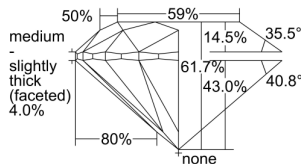

GIA®

FACSIMILE

GIA REPORT 6401094333

Verify this report at GIA.edu

GIA NATURAL DIAMOND DOSSIER®

August 25, 2021
GIA Report Number **6401094333**
Shape and Cutting Style ..... **Round Brilliant**
Measurements ..... **3.95 - 3.97 x 2.45 mm**

GRADING RESULTS

Carat Weight ..... **0.24 carat**
Color Grade ..... **E**
Clarity Grade **VS1**
Cut Grade ..... **Excellent**

ADDITIONAL GRADING INFORMATION

Polish ..... **Excellent**
Symmetry ..... **Excellent**
Fluorescence ..... **None**
Clarity Characteristics..... **Cloud, Needle, Pinpoint**
Inscription(s): **GIA 6401094333**

PROPORTIONS

Profile to actual proportions

GRADING SCALES

GIA COLOR SCALE	GIA CLARITY SCALE	GIA CUT SCALE	
D	FLAWLESS	EXCELLENT	
E	INTERNALLY FLAWLESS		
F		VVS₁	VERY GOOD
G	VVS₂		
H	VS₁	GOOD	
I	VS₂		
J	SI₁	FAIR	
K	SI₂		
L	I₁	POOR	
M	I₂		
N	I₃		
O			
P			
Q			
R			
S			
T			
U			
V			
W			
X			
Y			
Z