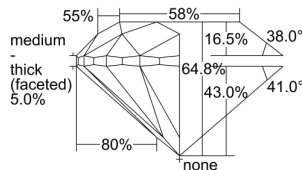

GIA®

FACSIMILE

GIA REPORT 6401409483

Verify this report at GIA.edu

GIA NATURAL DIAMOND DOSSIER®

September 23, 2021
GIA Report Number **6401409483**
Shape and Cutting Style ..... **Round Brilliant**
Measurements ..... **5.50 - 5.58 x 3.59 mm**

GRADING RESULTS

Carat Weight ..... **0.70 carat**
Color Grade ..... **E**
Clarity Grade **VS2**
Cut Grade ..... **Good**

ADDITIONAL GRADING INFORMATION

Polish ..... **Very Good**
Symmetry ..... **Good**
Fluorescence ..... **None**
Clarity Characteristics ..... **Crystal, Cloud**
Inscription(s): **GIA 6401409483**

PROPORTIONS

Profile to actual proportions

GRADING SCALES

GIA COLOR SCALE	GIA CLARITY SCALE	GIA CUT SCALE	
D	FLAWLESS	EXCELLENT	
E	INTERNALLY FLAWLESS		
F		VVS₁	VERY GOOD
G	VVS₂		
H	VS₁	GOOD	
I	VS₂		
J	SI₁	FAIR	
K	SI₂		
L	I₁	POOR	
M	I₂		
N	I₃		
O			
P			
Q			
R			
S			
T			
U			
V			
W			
X			
Y			
Z