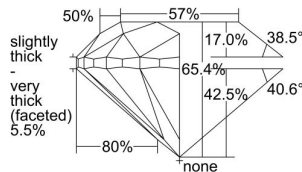

GIA®

FACSIMILE

GIA REPORT 6401409507

Verify this report at GIA.edu

GIA NATURAL DIAMOND DOSSIER®

September 23, 2021
GIA Report Number **6401409507**
Shape and Cutting Style ..... **Round Brilliant**
Measurements ..... **5.46 - 5.52 x 3.59 mm**

GRADING RESULTS

Carat Weight ..... **0.70 carat**
Color Grade ..... **E**
Clarity Grade **VS2**
Cut Grade ..... **Good**

ADDITIONAL GRADING INFORMATION

Polish ..... **Excellent**
Symmetry ..... **Good**
Fluorescence ..... **None**
Clarity Characteristics ..... **Cloud, Crystal**
Inscription(s): **GIA 6401409507**

PROPORTIONS

Profile to actual proportions

GRADING SCALES

GIA COLOR SCALE	GIA CLARITY SCALE	GIA CUT SCALE
D	FLAWLESS	EXCELLENT
E	INTERNALLY FLAWLESS	
F	VVS₁	VERY GOOD
G		
H	VS₁	GOOD
I		
J	VS₂	FAIR
K		
L	SI₁	POOR
M		
N	I₁	
O		
P	I₂	
Q		
R	I₃	
S		
T		
U		
V		
W		
X		
Y		
Z